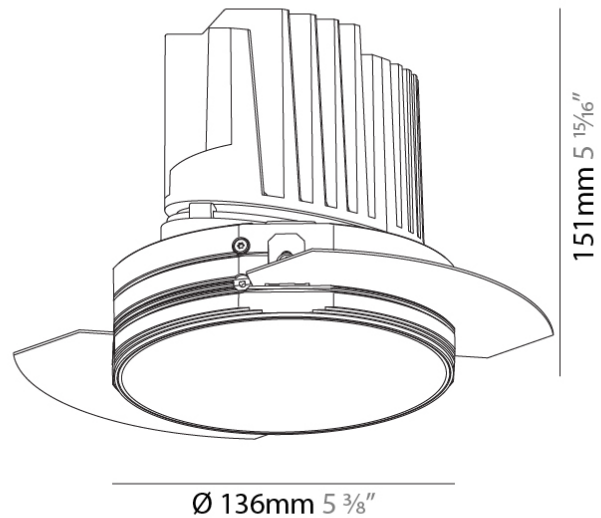

GENERAL

Series: Bioniq
 Subseries: Bioniq Round Deep
 Brand: Prolicht
 Division: Architectural
 Mounting Type: Trimless
 Mounting Location: Ceiling
 Subcategory: Downlight

PHYSICAL

Shape: Round
 Diameter (mm): 136
 Diameter (in): 5 3/8
 Height (mm): 151
 Height (in): 5 15/16
 Ceiling Thickness (mm): 10 / 12.5 / 15 / 25
 Ceiling Thickness (in): 3/8 or 1/2 or 9/16 or 1
 Min. Recessing Depth (mm): 170
 Min. Recessing Depth (in): 6 11/16
 Light Distribution: Downlight
 Weight (kg): 1.073
 Weight (lbs): 2.36
 Fixture Finish: SSR / BKV / CWI / CRY / HAB / UFT / ITA / RUA / FTG / MYG / LOD / PUS / FRO / FUP / KIA / POP / BLS / SPG / MEY / GOH / GUM / CHC / COM / ABZ / JAG / OBR / MOS / ROR
 Fixture Material: Aluminum Die Cast
 Cut-out Measurements: \varnothing 140mm / 5 1/2"
 Upon Request: Unique Ceiling Thickness

OPTICAL

Reflector°: 10
 Optic°: Lens Pack - No Lens / Linear Spread Lens / Honeycomb / Spread Lens
 Upon Request: Special Beam Angles

RATINGS AND CERTIFICATIONS

382, F 416-247-9319, www.zaneen.com
 Certified and Compliant for North American Standards at the end of the existing Model #. For assistance on 'custom' specifications, contact zteam@zaneen.com.
 In a constant effort to supply the best product, we reserve the right to change specifications or materials without notice. The most recent specification sheets are found at zaneen.com
 IP rating: IP20